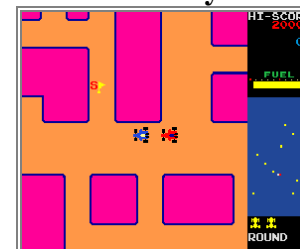

Rally X

Battle City

Mario Bros.

New Rally X

Ghost'n Goblins

PS: The PCB voltage of +5V pin CAN NOT exceed +5.5V .

Game List

Solomon's Key

Gradius

Sky Kid

Ice Climber

Super Mario Bros.

Do! RunRun

Kick Rider

Defender DIPSWS Setup

DIP SW1	1	2	3	4	5	6	7	8
Life	3	OFF	OFF	OFF				
	4	ON	OFF	OFF				
	5	OFF	ON	OFF				
	6	ON	ON	OFF				
	7	OFF	OFF	ON				
	8	ON	OFF	ON				
	2	OFF	ON	ON				
	9	ON	ON	ON				
Extra Life	10000				OFF	OFF	OFF	
	20000				ON	OFF	OFF	
	50000				OFF	ON	OFF	
	80000				ON	ON	OFF	
	100000				OFF	OFF	ON	
	200000				ON	OFF	ON	
	500000				OFF	ON	ON	
990000				ON	ON	ON		

Stargate DIPSWS Setup

DIP SW1	1	2	3	4	5	6	7	8
Life	3	OFF	OFF	OFF				
	4	ON	OFF	OFF				
	5	OFF	ON	OFF				
	6	ON	ON	OFF				
	7	OFF	OFF	ON				
	8	ON	OFF	ON				
	2	OFF	ON	ON				
	20	ON	ON	ON				
Extra Life	10000				OFF	OFF	OFF	
	15000				ON	OFF	OFF	
	20000				OFF	ON	OFF	
	25000				ON	ON	OFF	
	30000				OFF	OFF	ON	
	40000				ON	OFF	ON	
	50000				OFF	ON	ON	
5000				ON	ON	ON		