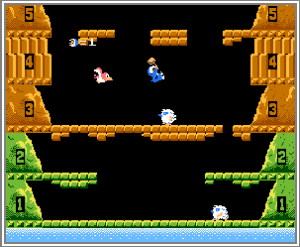

Ice Climber